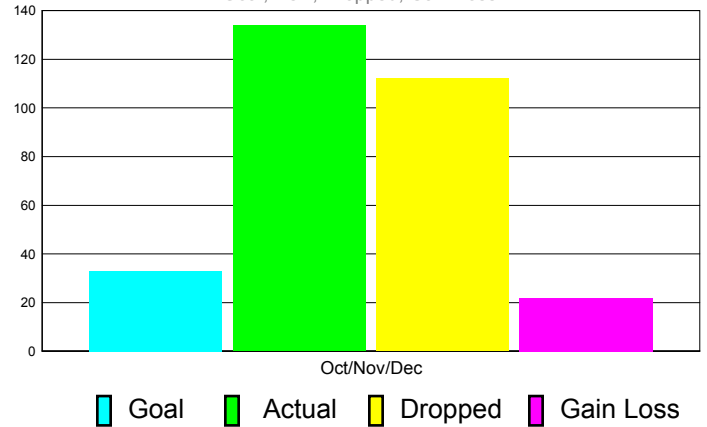

Membership Results 2011-2012

Goal, New, Dropped, Gain/Loss